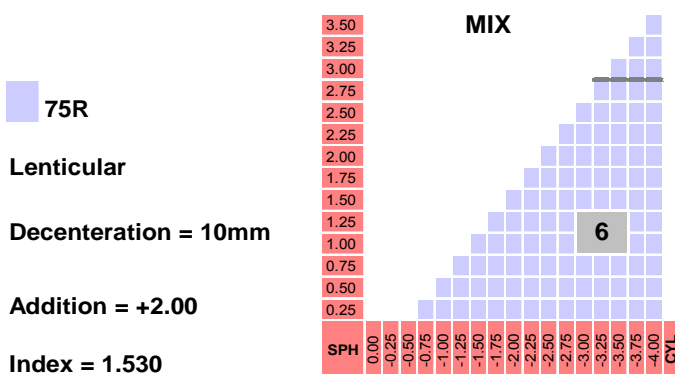

# DIO Sports Optima Transitions 1.5

## Specification

Material	CR8	Addition (dpt)	0.75~3.50
Refractive Index	1.498	Base curve	6/8BC
Gravity	1.32	Max Diameters (mm)	76
Abbe Value	58	Fitting Height (mm)	16/18/20/22
UV cut off (mm)	350	Available Corridor length (mm)	7/9/11/13
Color	Grey/Brown	ID Mark	DXA

## Power Chart

- 75R
- Lenticular
- Decentration = 10mm
- Addition = +2.00
- Index = 1.530