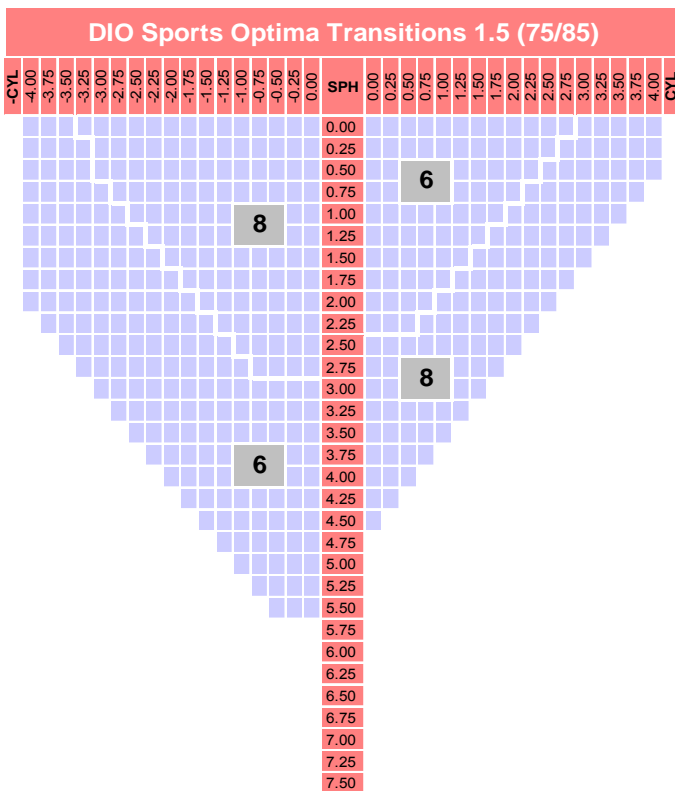

# DIO Sports Optima Transitions 1.5

## Specification

Material	CR8	Addition (dpt)	0.75~3.50
Refractive Index	1.498	Base curve	6/8BC
Gravity	1.32	Max Diameters (mm)	76
Abbe Value	58	Fitting Height (mm)	16/18/20/22
UV cut off (mm)	350	Available Corridor length (mm)	7/9/11/13
Color	Grey/Brown	ID Mark	DXA

## Power Chart

- 75R
- Lenticular
- Decentration = 10mm
- Addition = +2.00
- Index = 1.530

## Lens Marking Layout