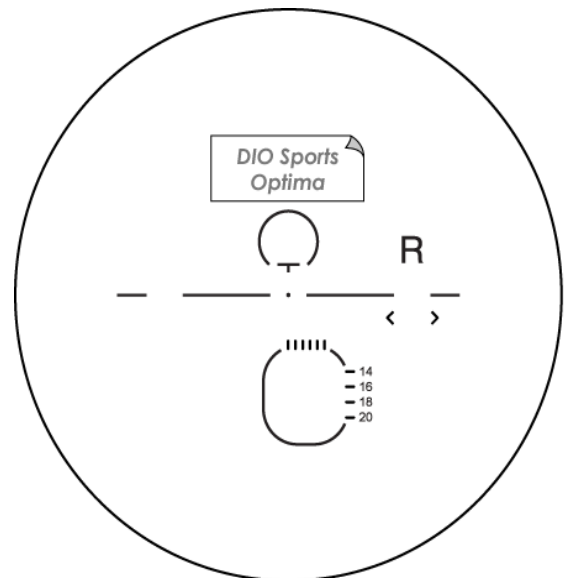

## Specification

Material	CR8	Addition (dpt)	0.75~3.50
Refractive Index	1.498	Base curve	6/8BC
Gravity	1.32	Max Diameters (mm)	76
Abbe Value	58	Fitting Height (mm)	16/18/20/22
UV cut off (mm)	350	Available Corridor length (mm)	7/9/11/13
Color	Grey/Brown	ID Mark	DXA

## Lens Features

- Individually customized & Optimized design
- Dynamic Vision Optimization for clear panoramic vision
- Rx compensation with wearer's parameters
- Slim down edge for thin & light weight
- Fitting cross at 4mm above PRP
- Remote edging service for most of Sports Sunglasses

## Power Chart

- 75R
- Lenticular
- Decentration = 10mm
- Addition = +2.00
- Index = 1.530

## Lens Marking Layout